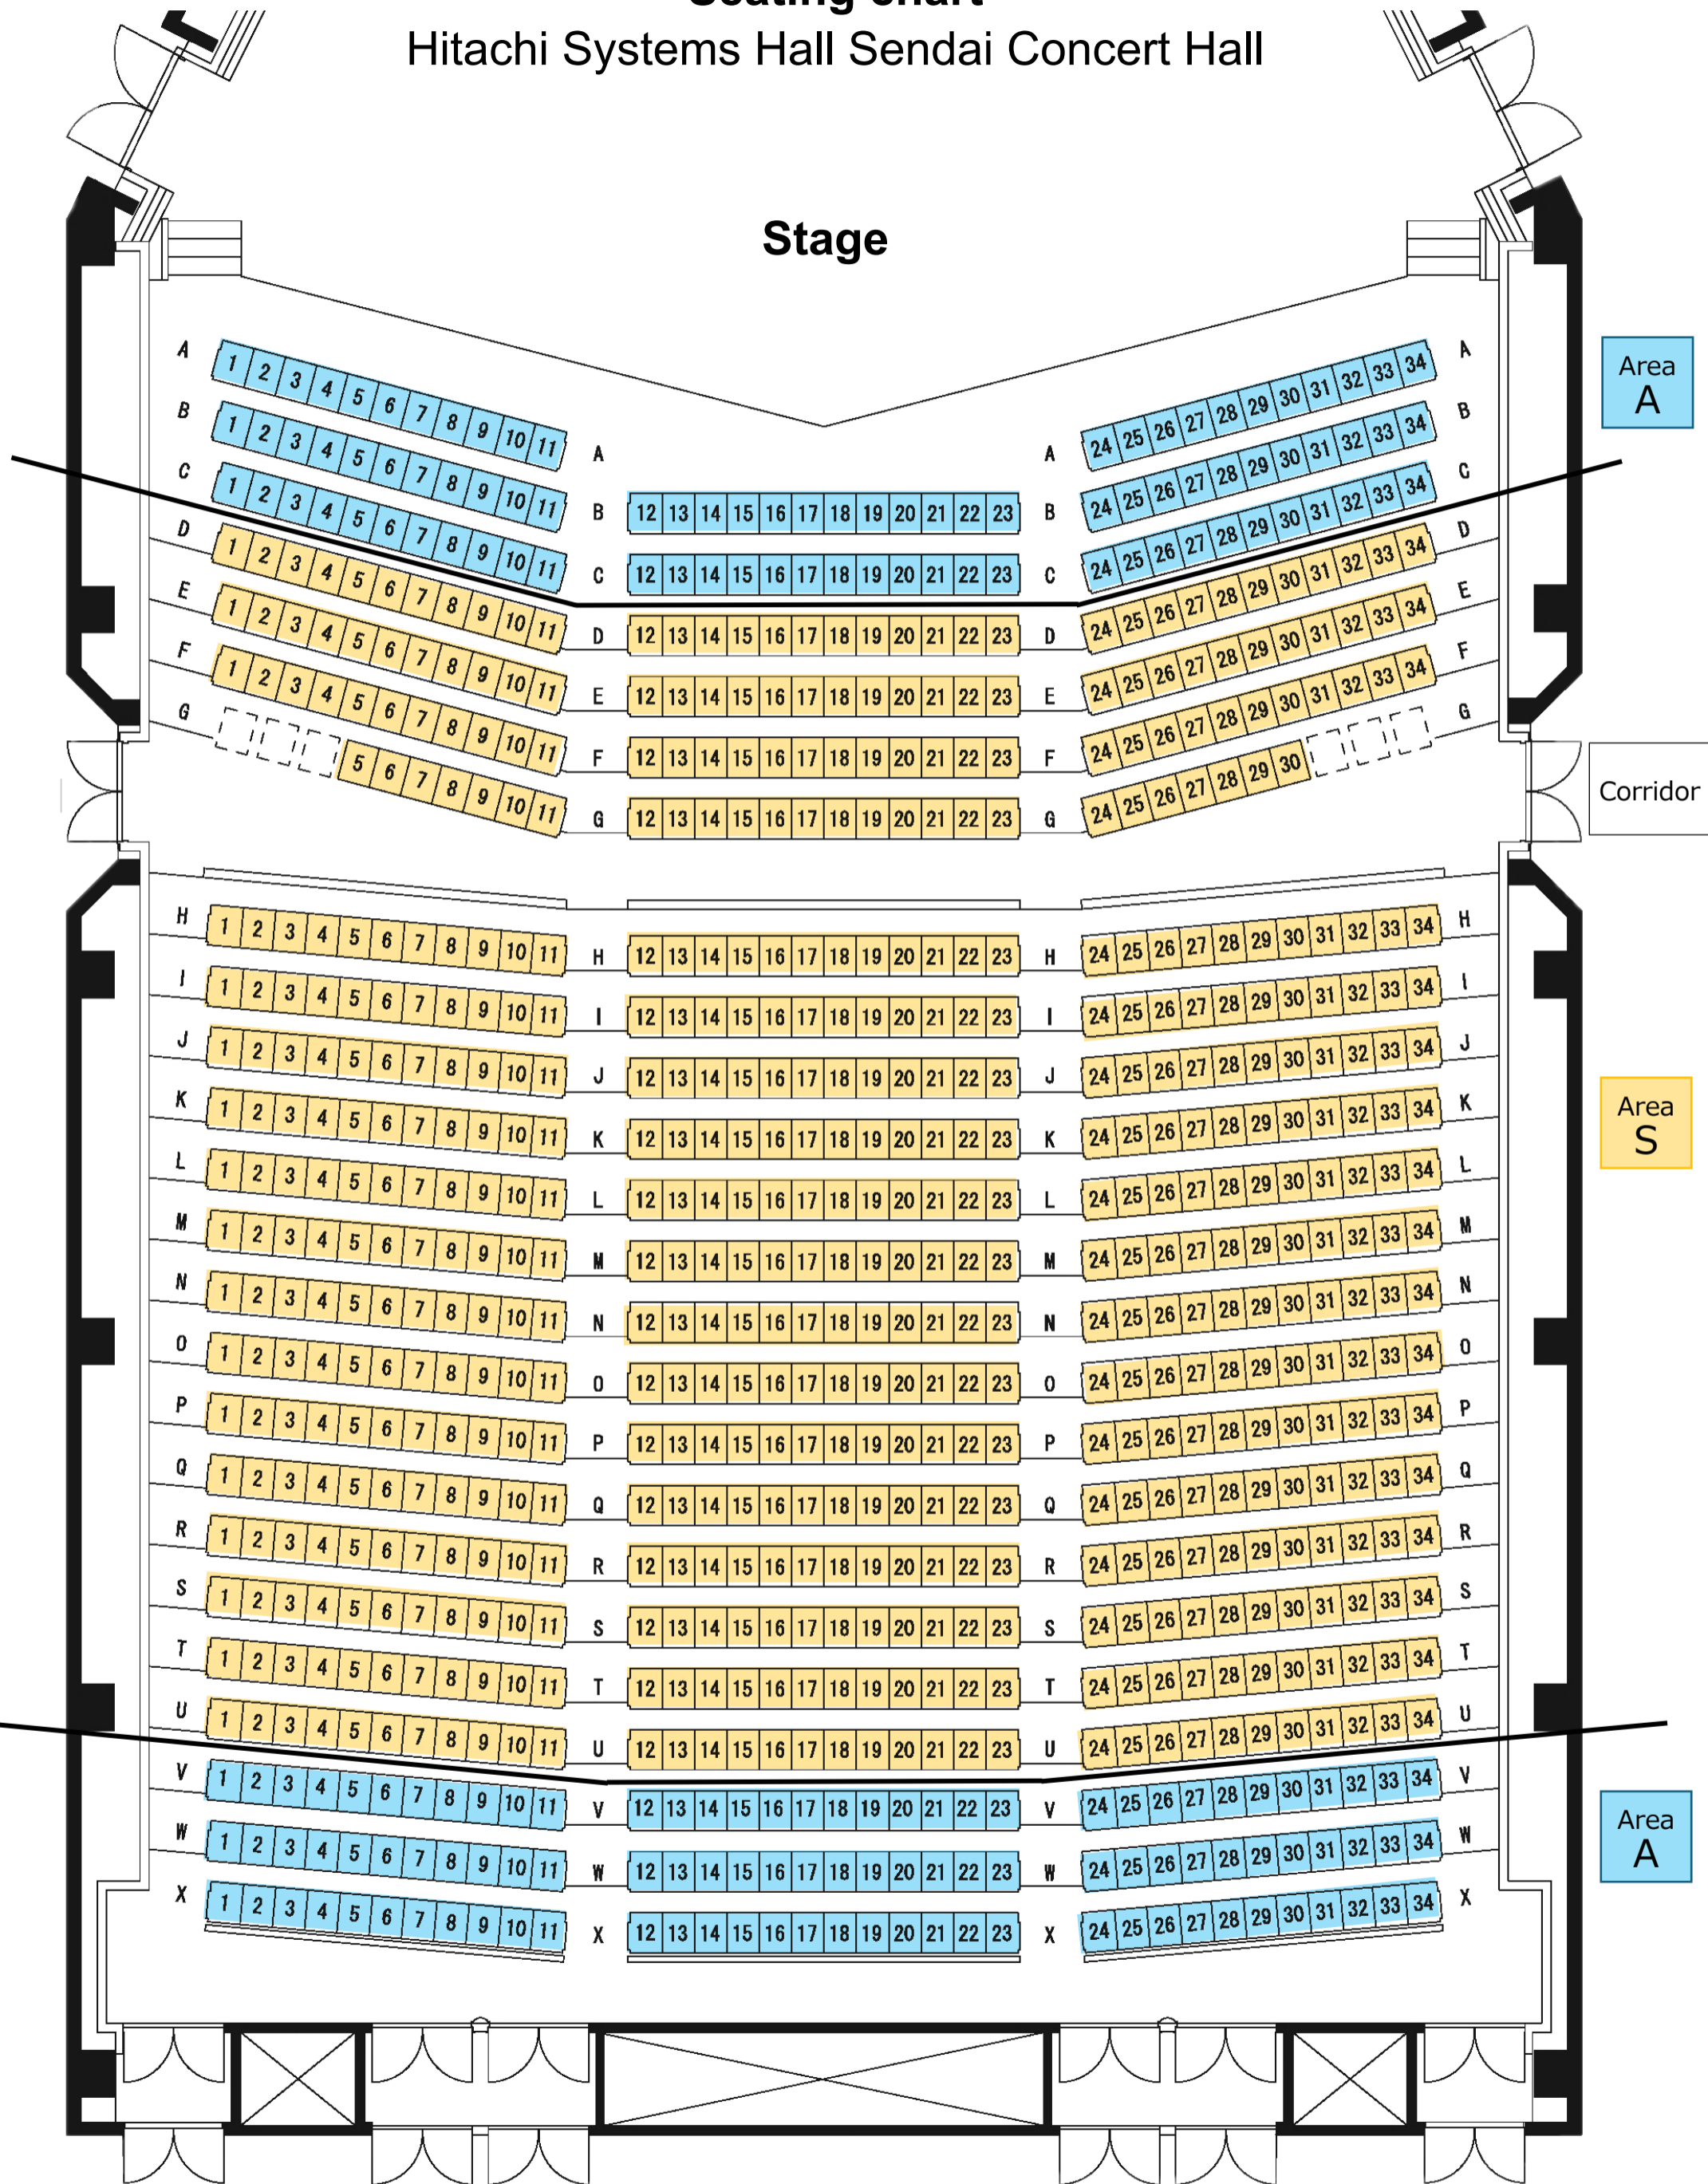

The 9th SENDAI INTERNATIONAL MUSIC COMPETITION

Seating chart

Hitachi Systems Hall Sendai Concert Hall

Stage

Area A

Corridor

Area S

Area A

2nd floor Foyer